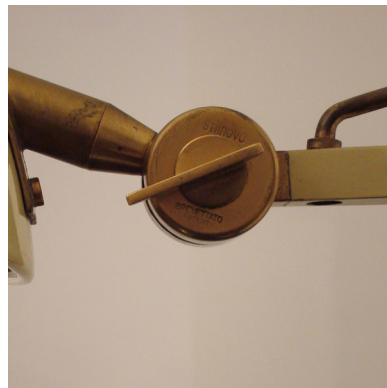

gooddesign  
20th century furniture & objects

www.GoodDesignShop.com

200 Lexington Ave, Suite 423  
New York, NY 10016  
tel: 212-722-1110

info@gooddesignshop.com

**Wall mounted lamp by  
Stilnovo**

Italy, c. 1960

Original pale vanilla enamel with brass. Arm pivots, and articulated joint at shade allows lamp to be adjusted to any direction. Impressed with manufacturers name, "Stilnovo" on brass joint. Model number 2130, documented in original manufacturers catalog. Newly rewired.

Excellent vintage condition, small loss of enamel on shade and arm, appropriate to age.

Reference Number: STN-00-08

Overall length 36"  
Wall mount 7.75" x 2.75"  
Shade diam. 10.75" x 5" h