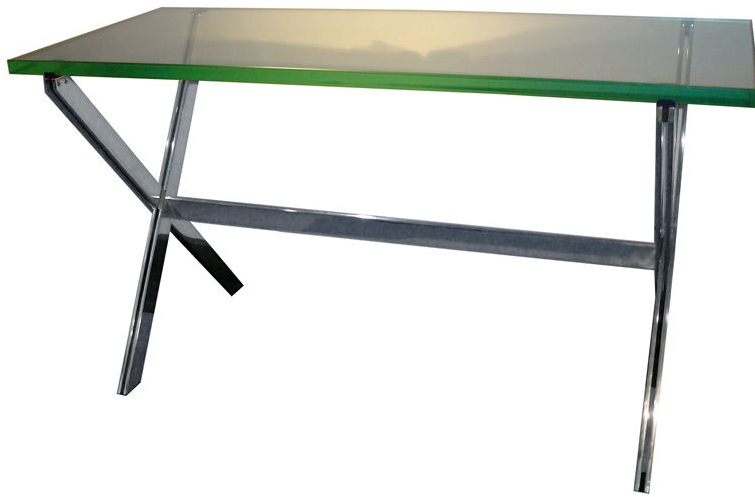

gooddesign
20th century furniture & objects

www.GoodDesignShop.com

200 Lexington Ave, Suite 423
New York, NY 10016
tel: 212-722-1110

info@gooddesignshop.com

Custom Console / Bar by John Vesey

Custom Console / Bar by John Vesey

USA, c. 1958

Fantastic custom console table / bar by John Vesey. Polished aluminum "X" form base with mirror finished stainless steel stretcher topped with an impressive 1.25" thick slab of original beveled glass.

This form as a dining table is shown in "Manhattan Style" by Esten, Gilbert & Chinsee; ppg 182-183

Glass shows age appropriate wear, metals newly polished.

33" H, 60" W, 24" D

JV-JV-03