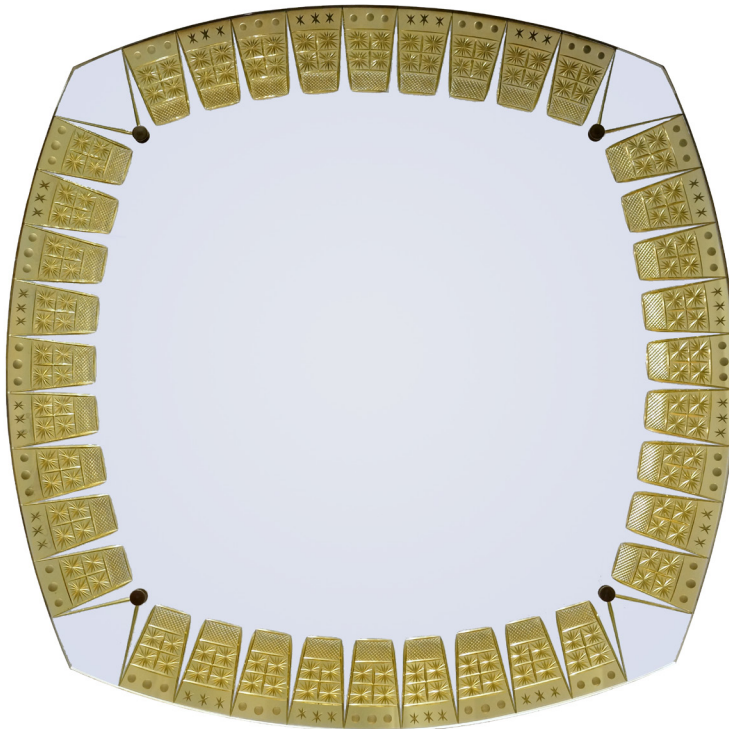

gooddesign
20th century furniture & objects

www.GoodDesignShop.com

200 Lexington Ave, Suite 423
New York, NY 10016
tel: 212-722-1110

info@gooddesignshop.com

Mirror by Cristal Art

Italy c. 1960

Carved and reverse painted border in gold.

Signed with manufacturers tag.

Excellent original condition.

27.75" x 27.75" x .75"

Reference number GDF-042